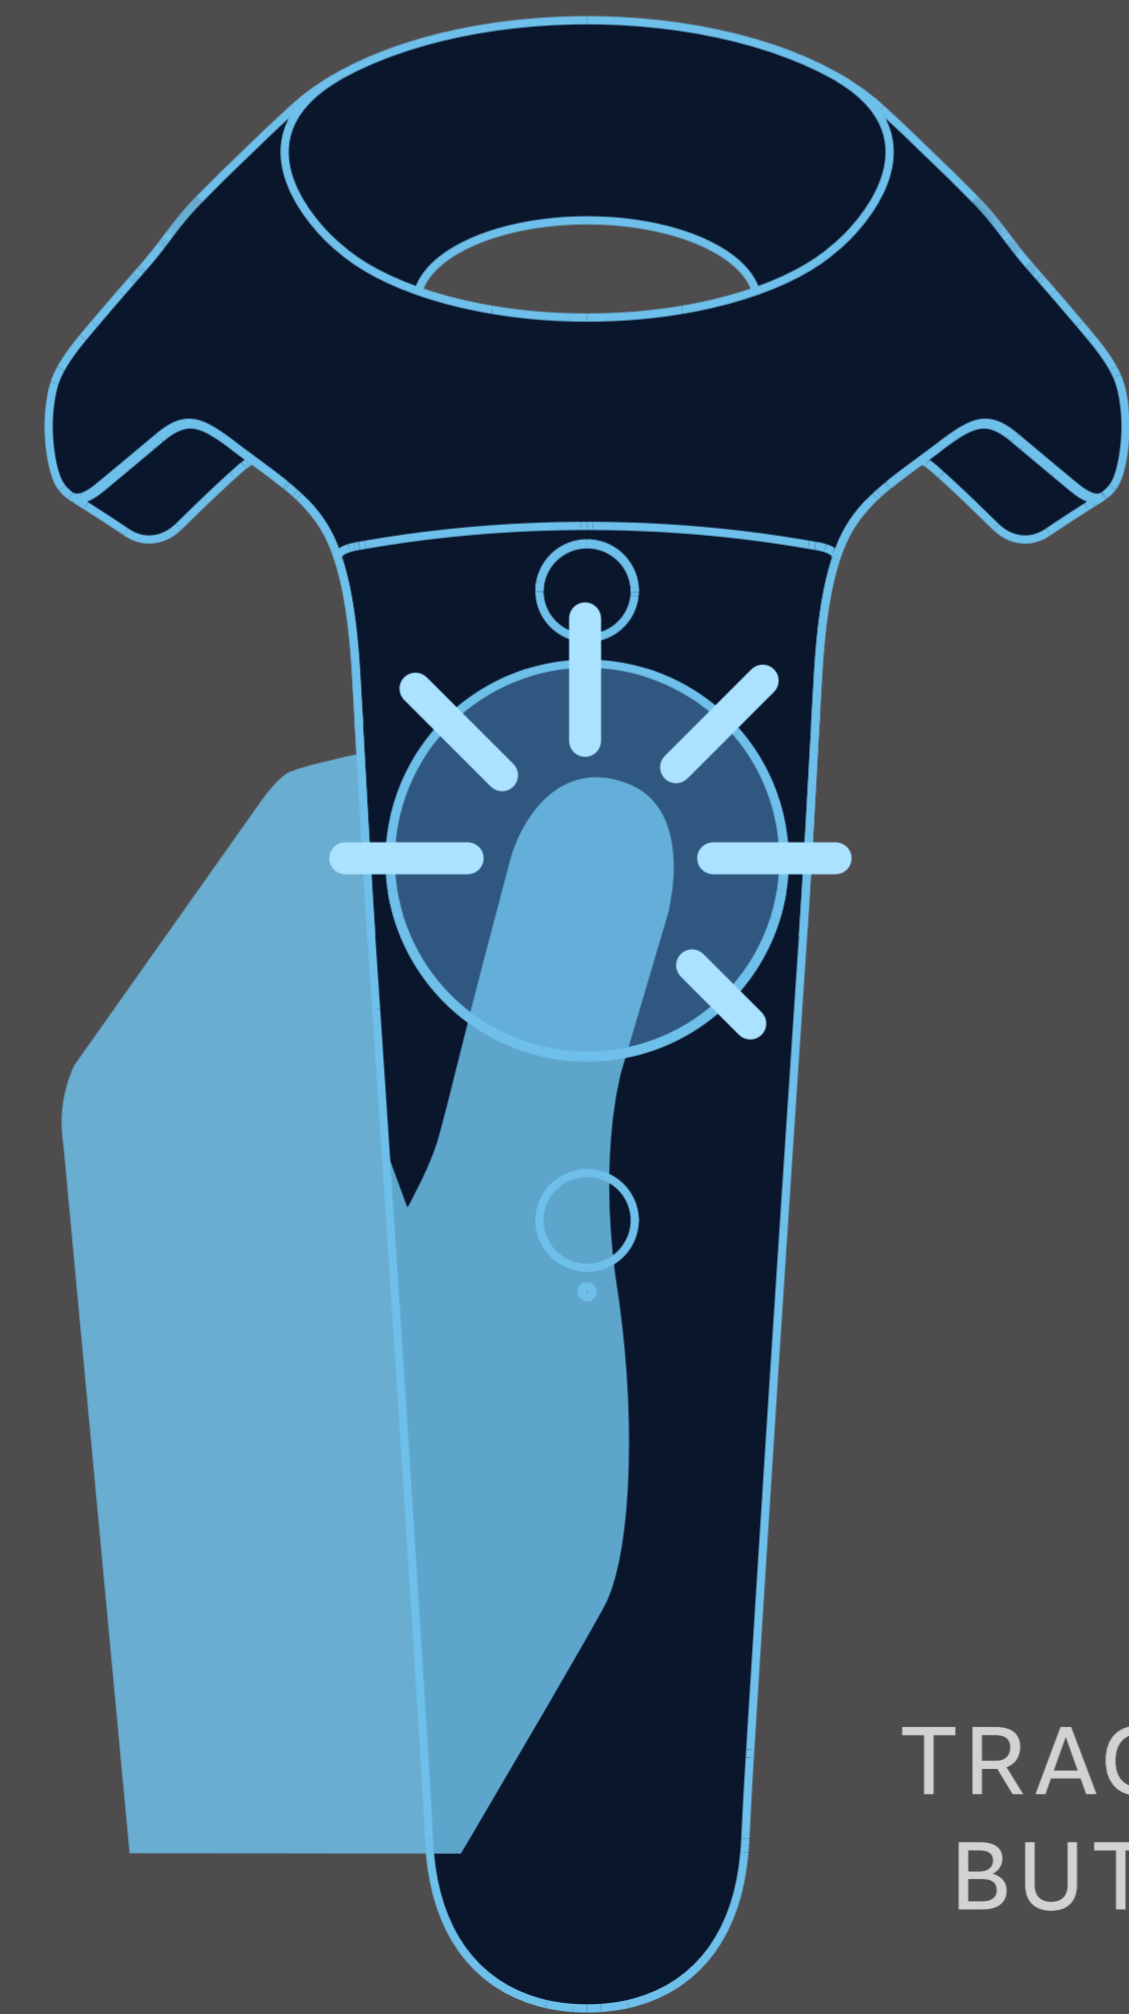

VR CONTROLLER

TRACKPAD

MENU BUTTON

SYSTEM BUTTON

TRIGGER

GRIP

TRACKPAD  
BUTTON

VIVE CONTROLLER CALLOUTS