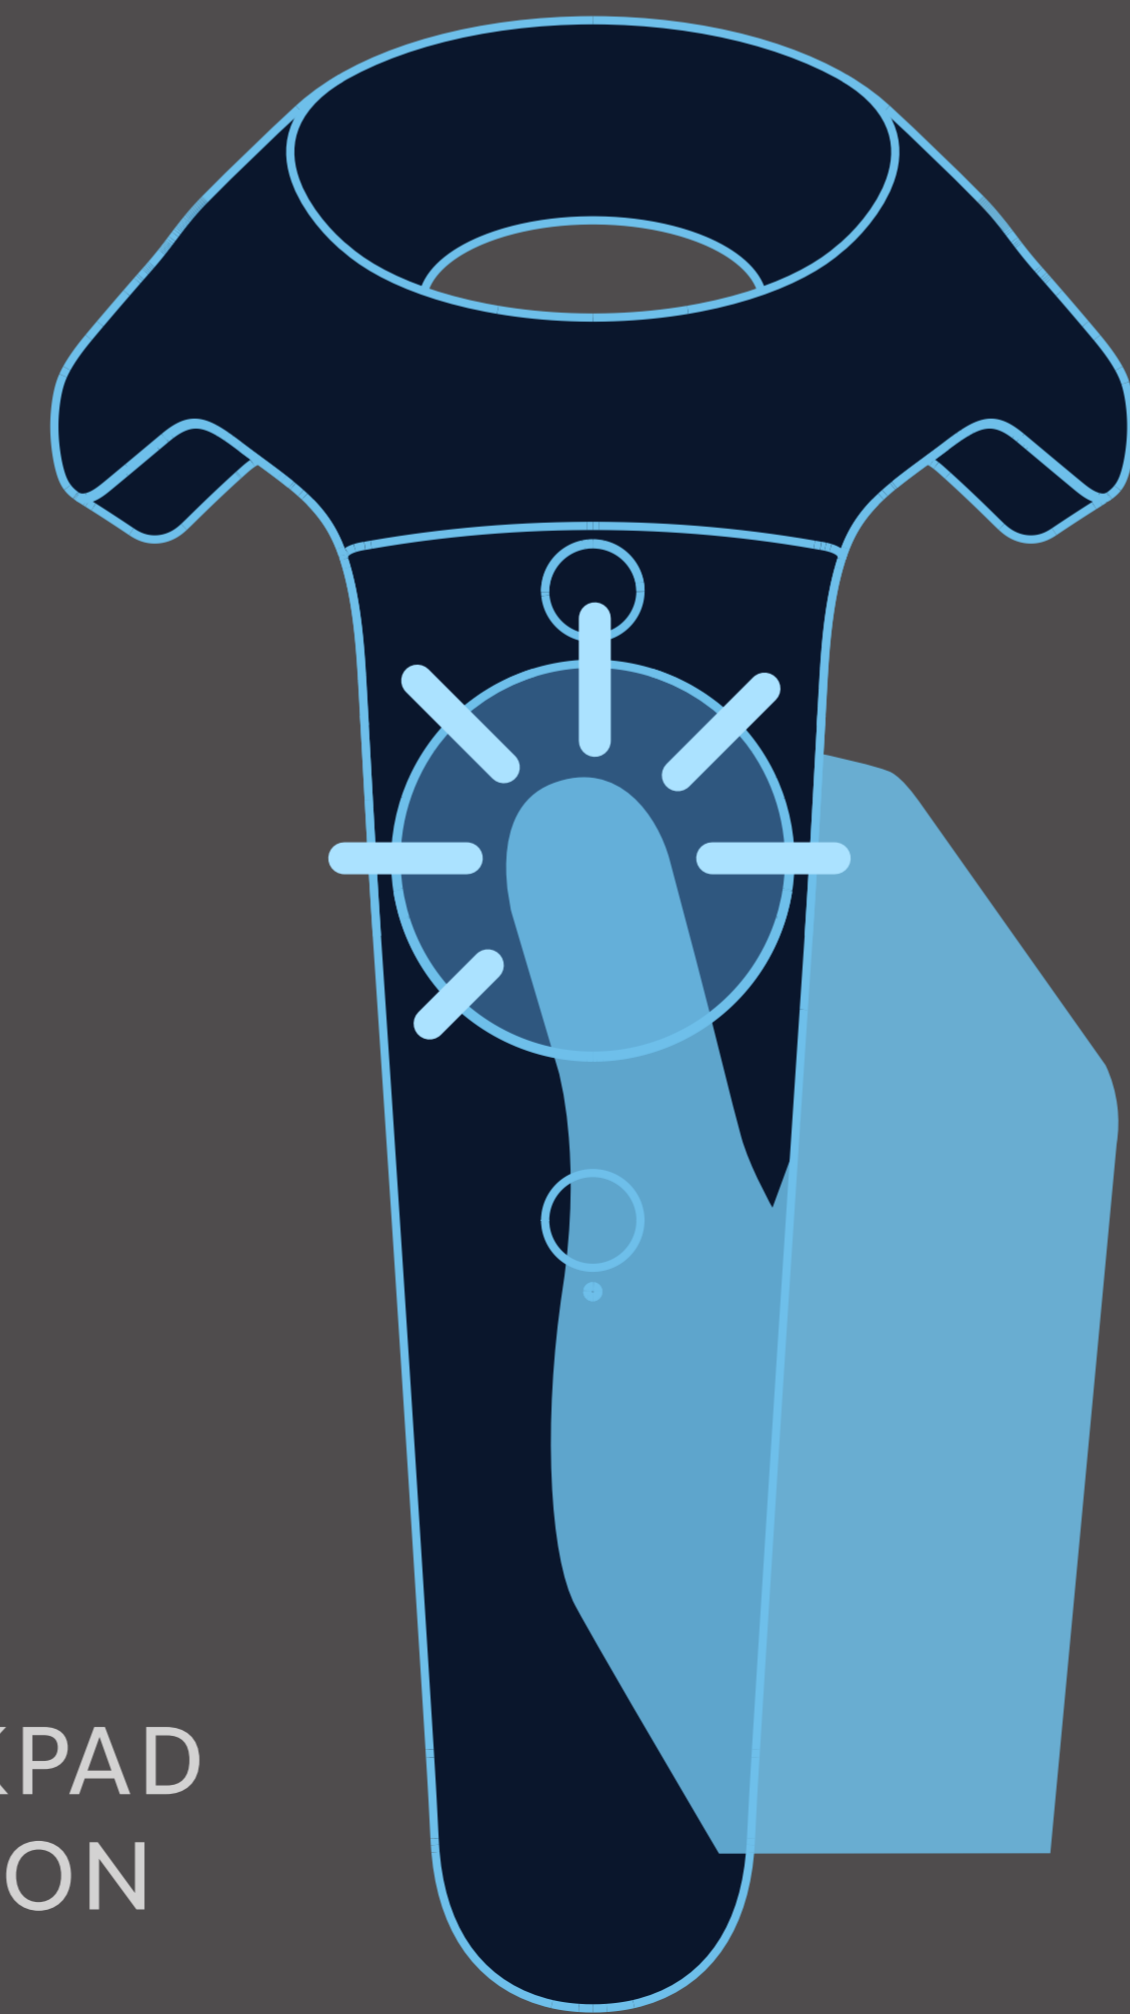

VR CONTROLLER

TRACKPAD

MENU BUTTON

SYSTEM BUTTON

TRIGGER

GRIP

TRACKPAD  
BUTTON

VIVE CONTROLLER CALLOUTS