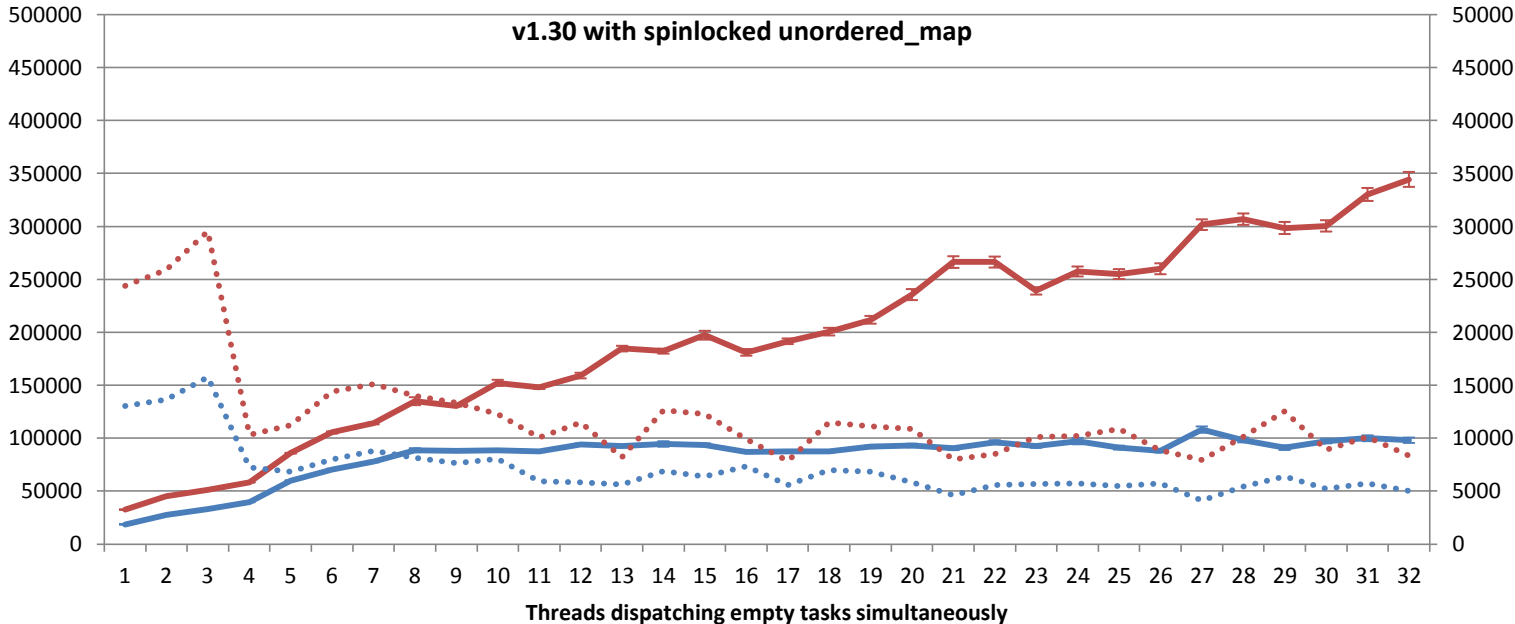

v1.30 with spinlocked unordered_map

From dispatch to execution (average, left scale)

From execution to completion notification (average, left scale)

From dispatch to execution (min, right scale)

From execution to completion notification (min, right scale)